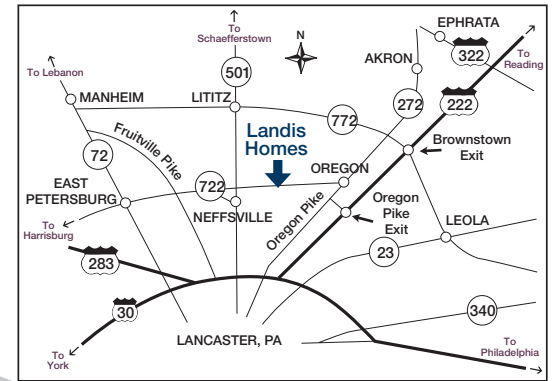

## Directions from Lancaster

Take Route 501 North through Neffsville. Proceed 1/2 mile to traffic light at Oregon Road (Route 722 East). Continue 2.2 miles to Landis Homes entrances on the right.

- Offices & Public Areas
- Personal Care
- Adult Day Services
- Healthcare
- Entrance
- Apartments & Suites
- Cottage Homes
- Chapels
- Hybrid Homes
- P Parking

To reserve the areas listed below, call 717.569.3271.

- Chapels**
- East Bethany **8**
  - West Bethany **2**
- Guest Accommodations**
- Crossings Guest Rooms **7**
  - House of Grace **13**
- Meeting Rooms**
- High Foundation Auditorium **5**  
Crossings 1<sup>st</sup> Floor
  - Crossings Meeting Room **5**  
Crossings 2<sup>nd</sup> Floor
  - Crossings Community Room **5**  
Crossings 3<sup>rd</sup> Floor
  - Dogwood Community Room **9**  
Dogwood Commons Ground Floor
  - Harvest Room **3**  
Harvest View 2<sup>nd</sup> Floor
  - Warwick Room **6**  
Ground Floor
  - Westview Community Room **1**  
Westview Ground Floor
  - Pavilion **10**  
For seasonal use May - October
  - Community Room **11 12**  
Hybrid Ground Floor

## Campus Map

1001 East Oregon Road • Lititz, PA 17543  
717.569.3271 • LandisHomes.org